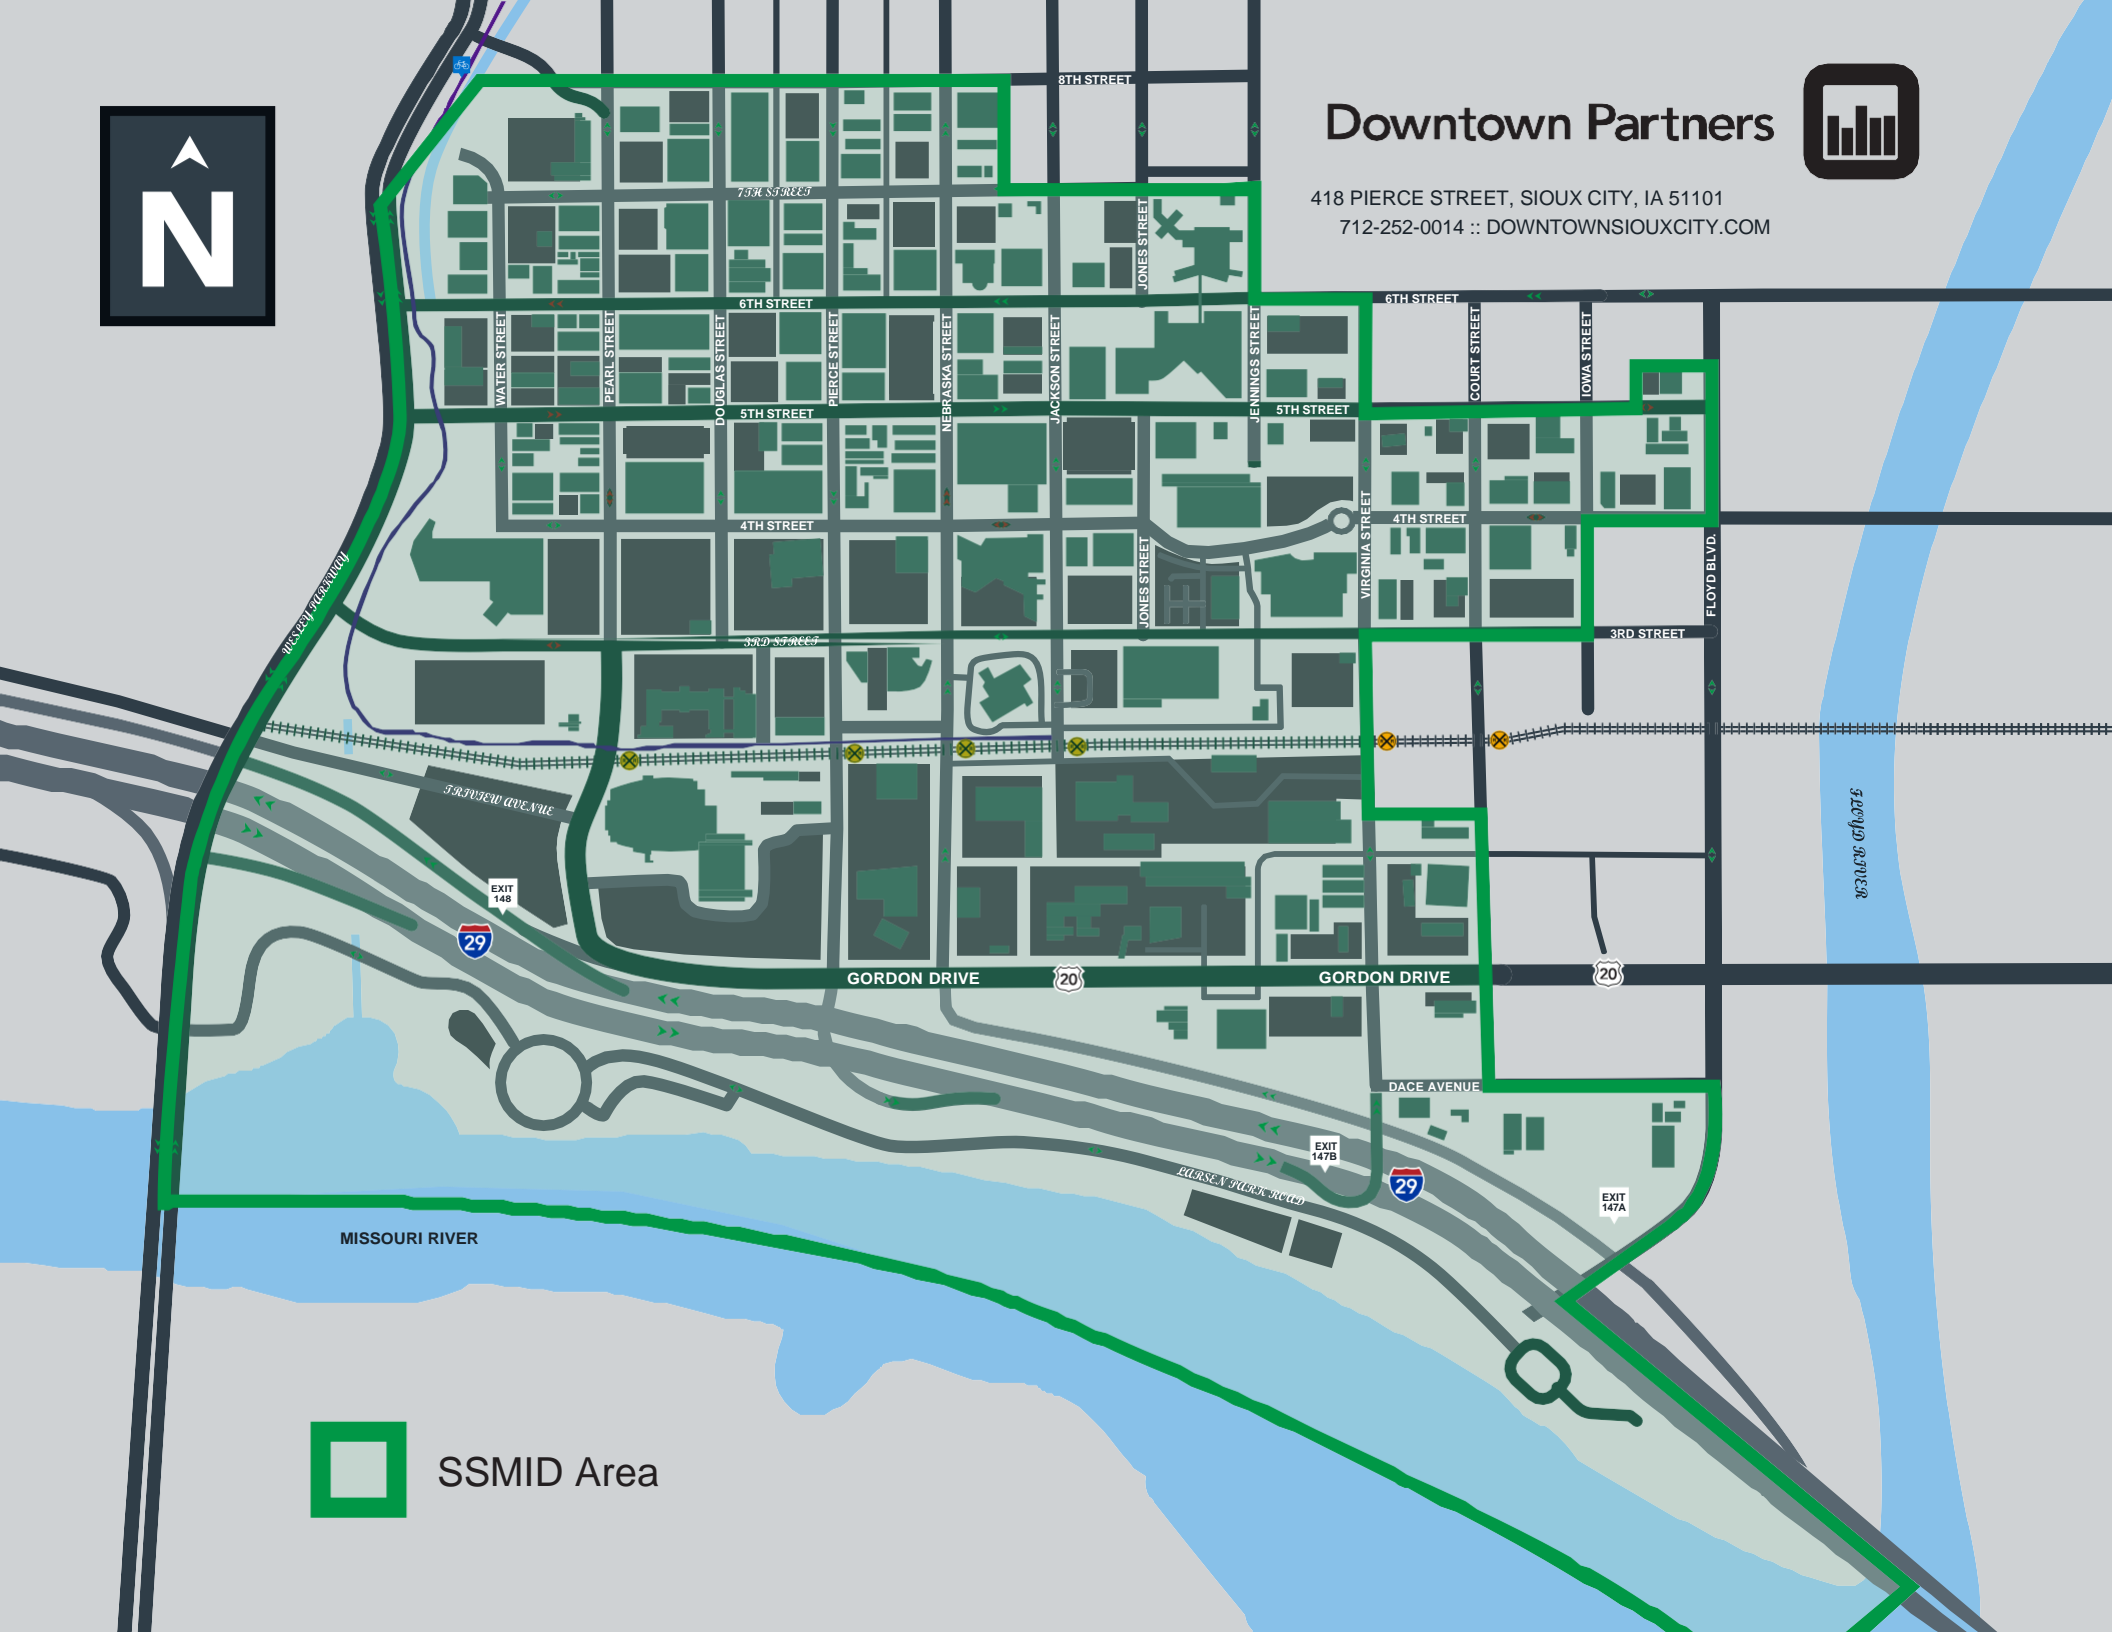

Downtown Partners

418 PIERCE STREET, SIOUX CITY, IA 51101
712-252-0014 :: DOWNTOWNSIOUXCITY.COM

 SSMID Area