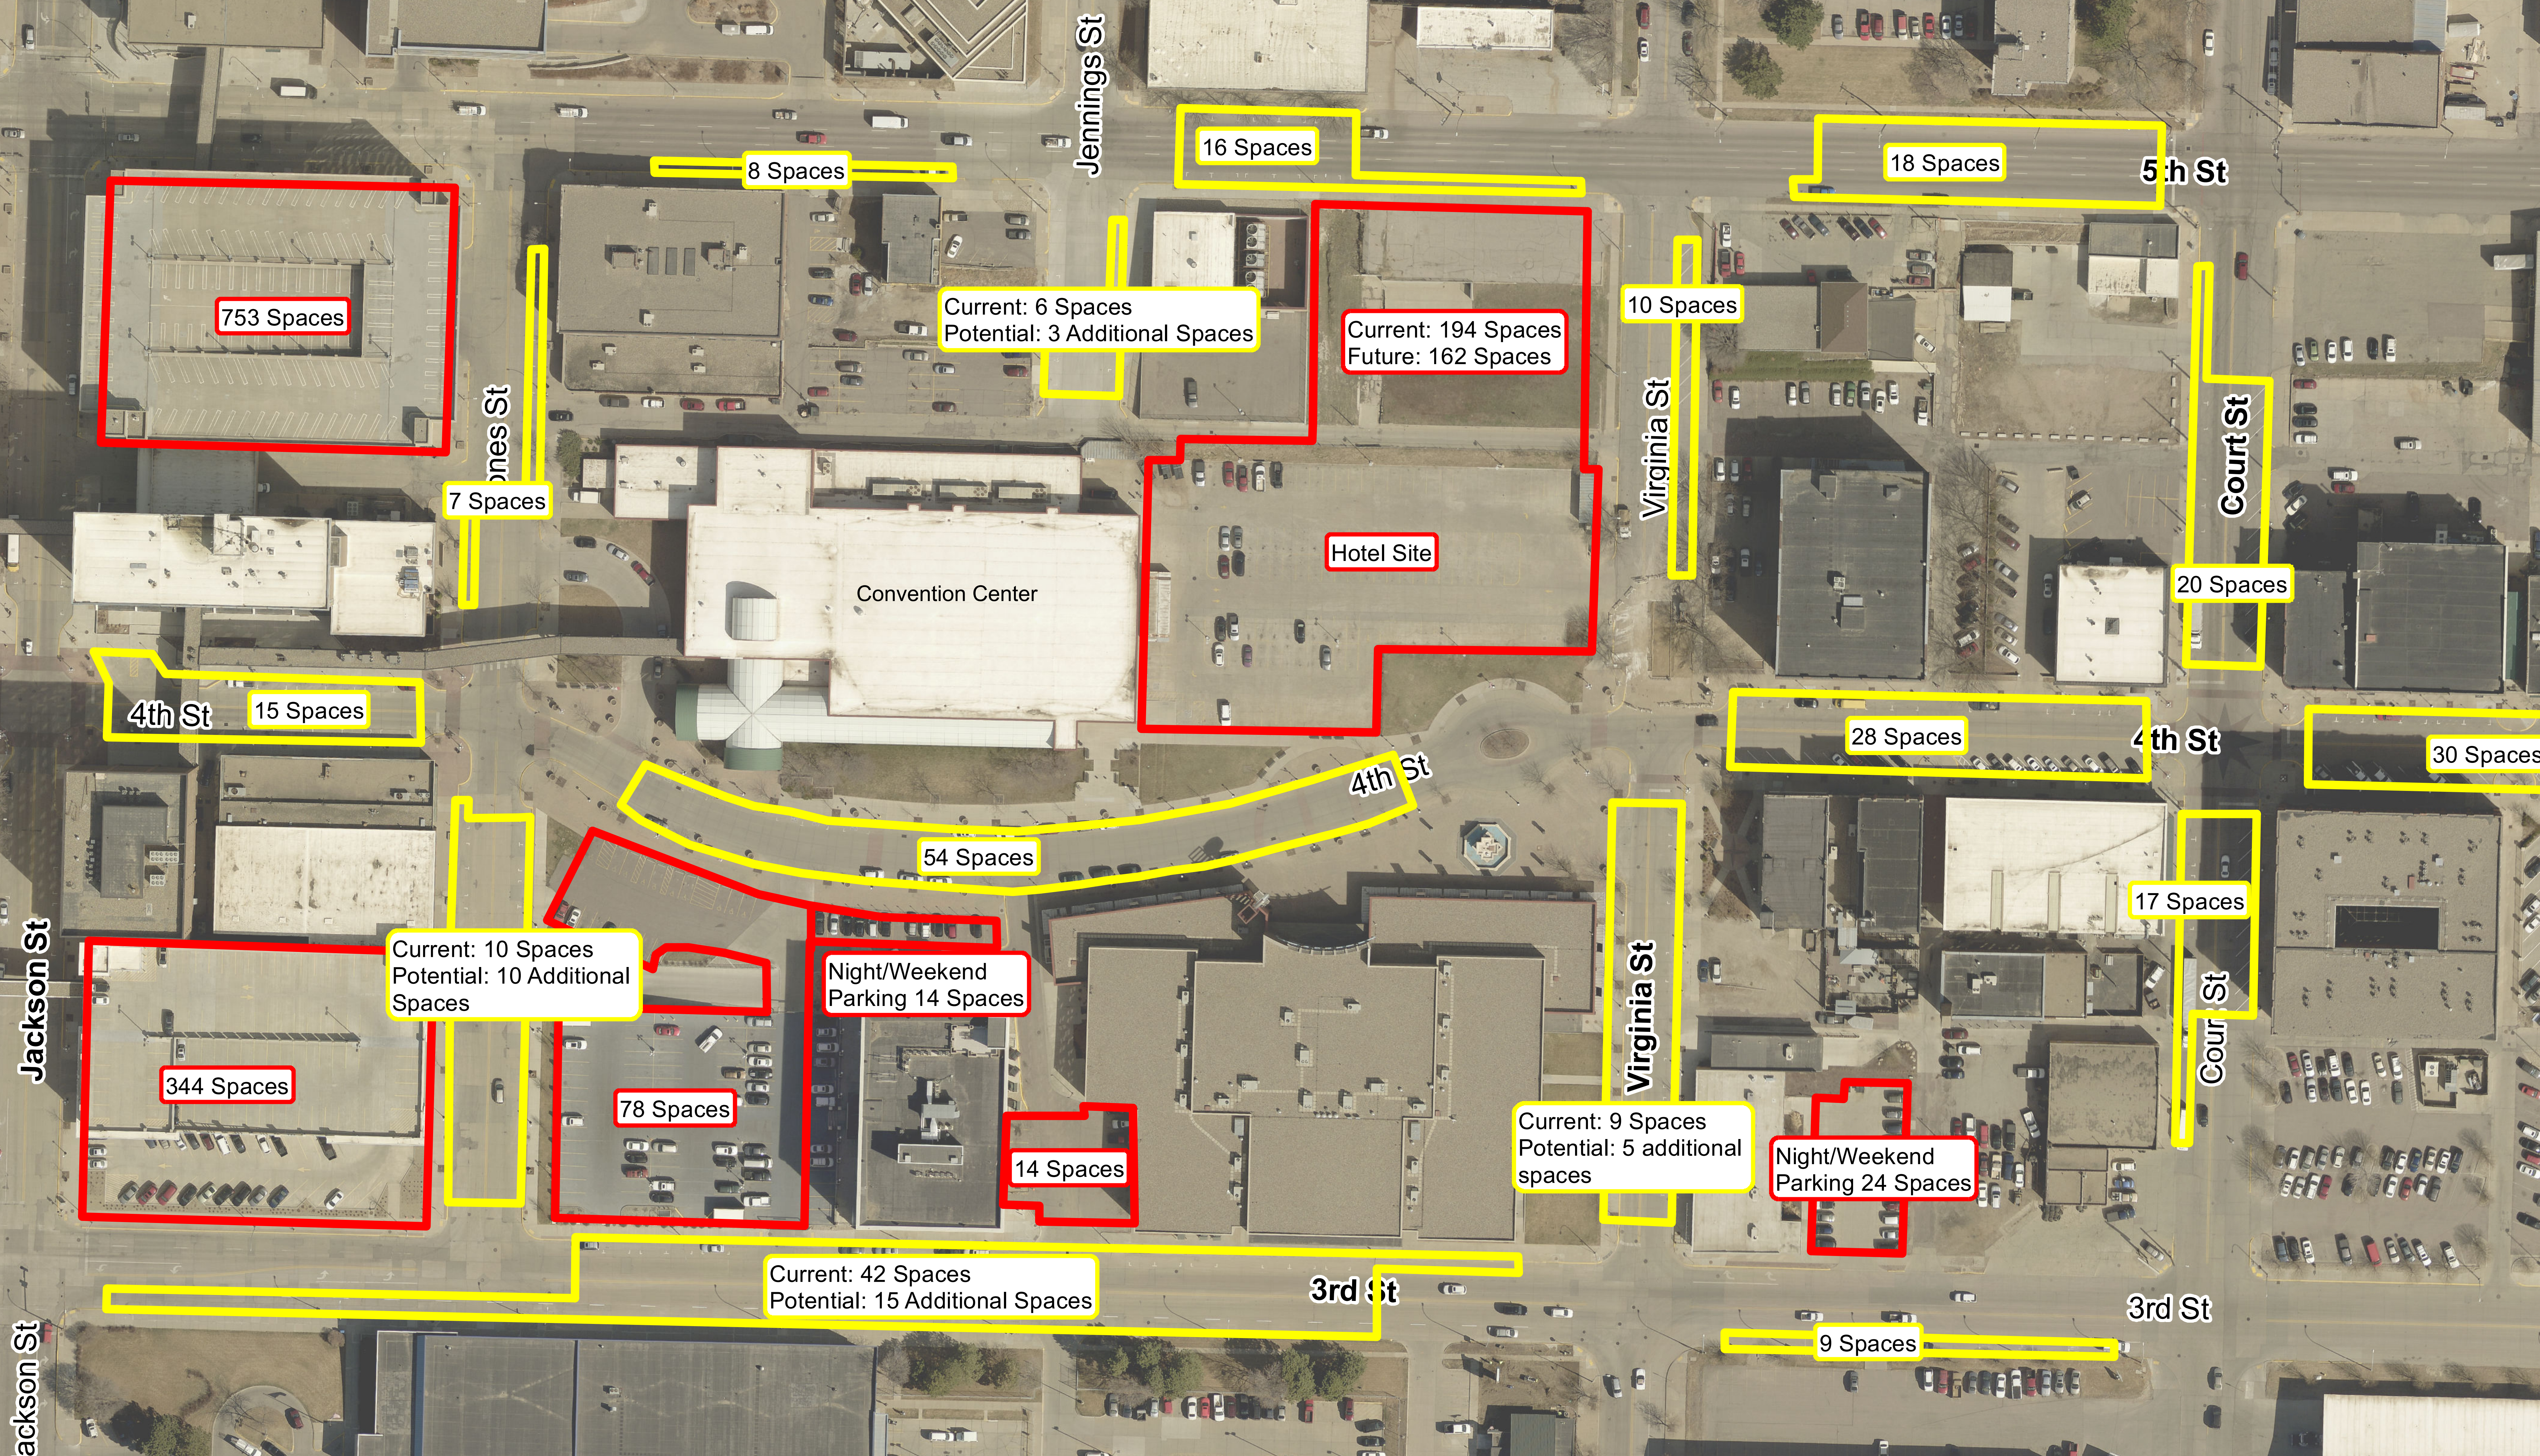

Available Public Parking Serving the Convention Center Area

Legend

Public Parking Ramps and Lots (Total 1,389 Spaces)

- 1,097 Spaces in City Ramps
- 92 Daytime Spaces
- 38 Additional Night/Weekend Spaces
- 162 Spaces Hotel Development Site

On-Street Public Parking (Total 332 Spaces)

- 299 Spaces
- 33 Additional Spaces Due to Planned Restriping and Other Revisions